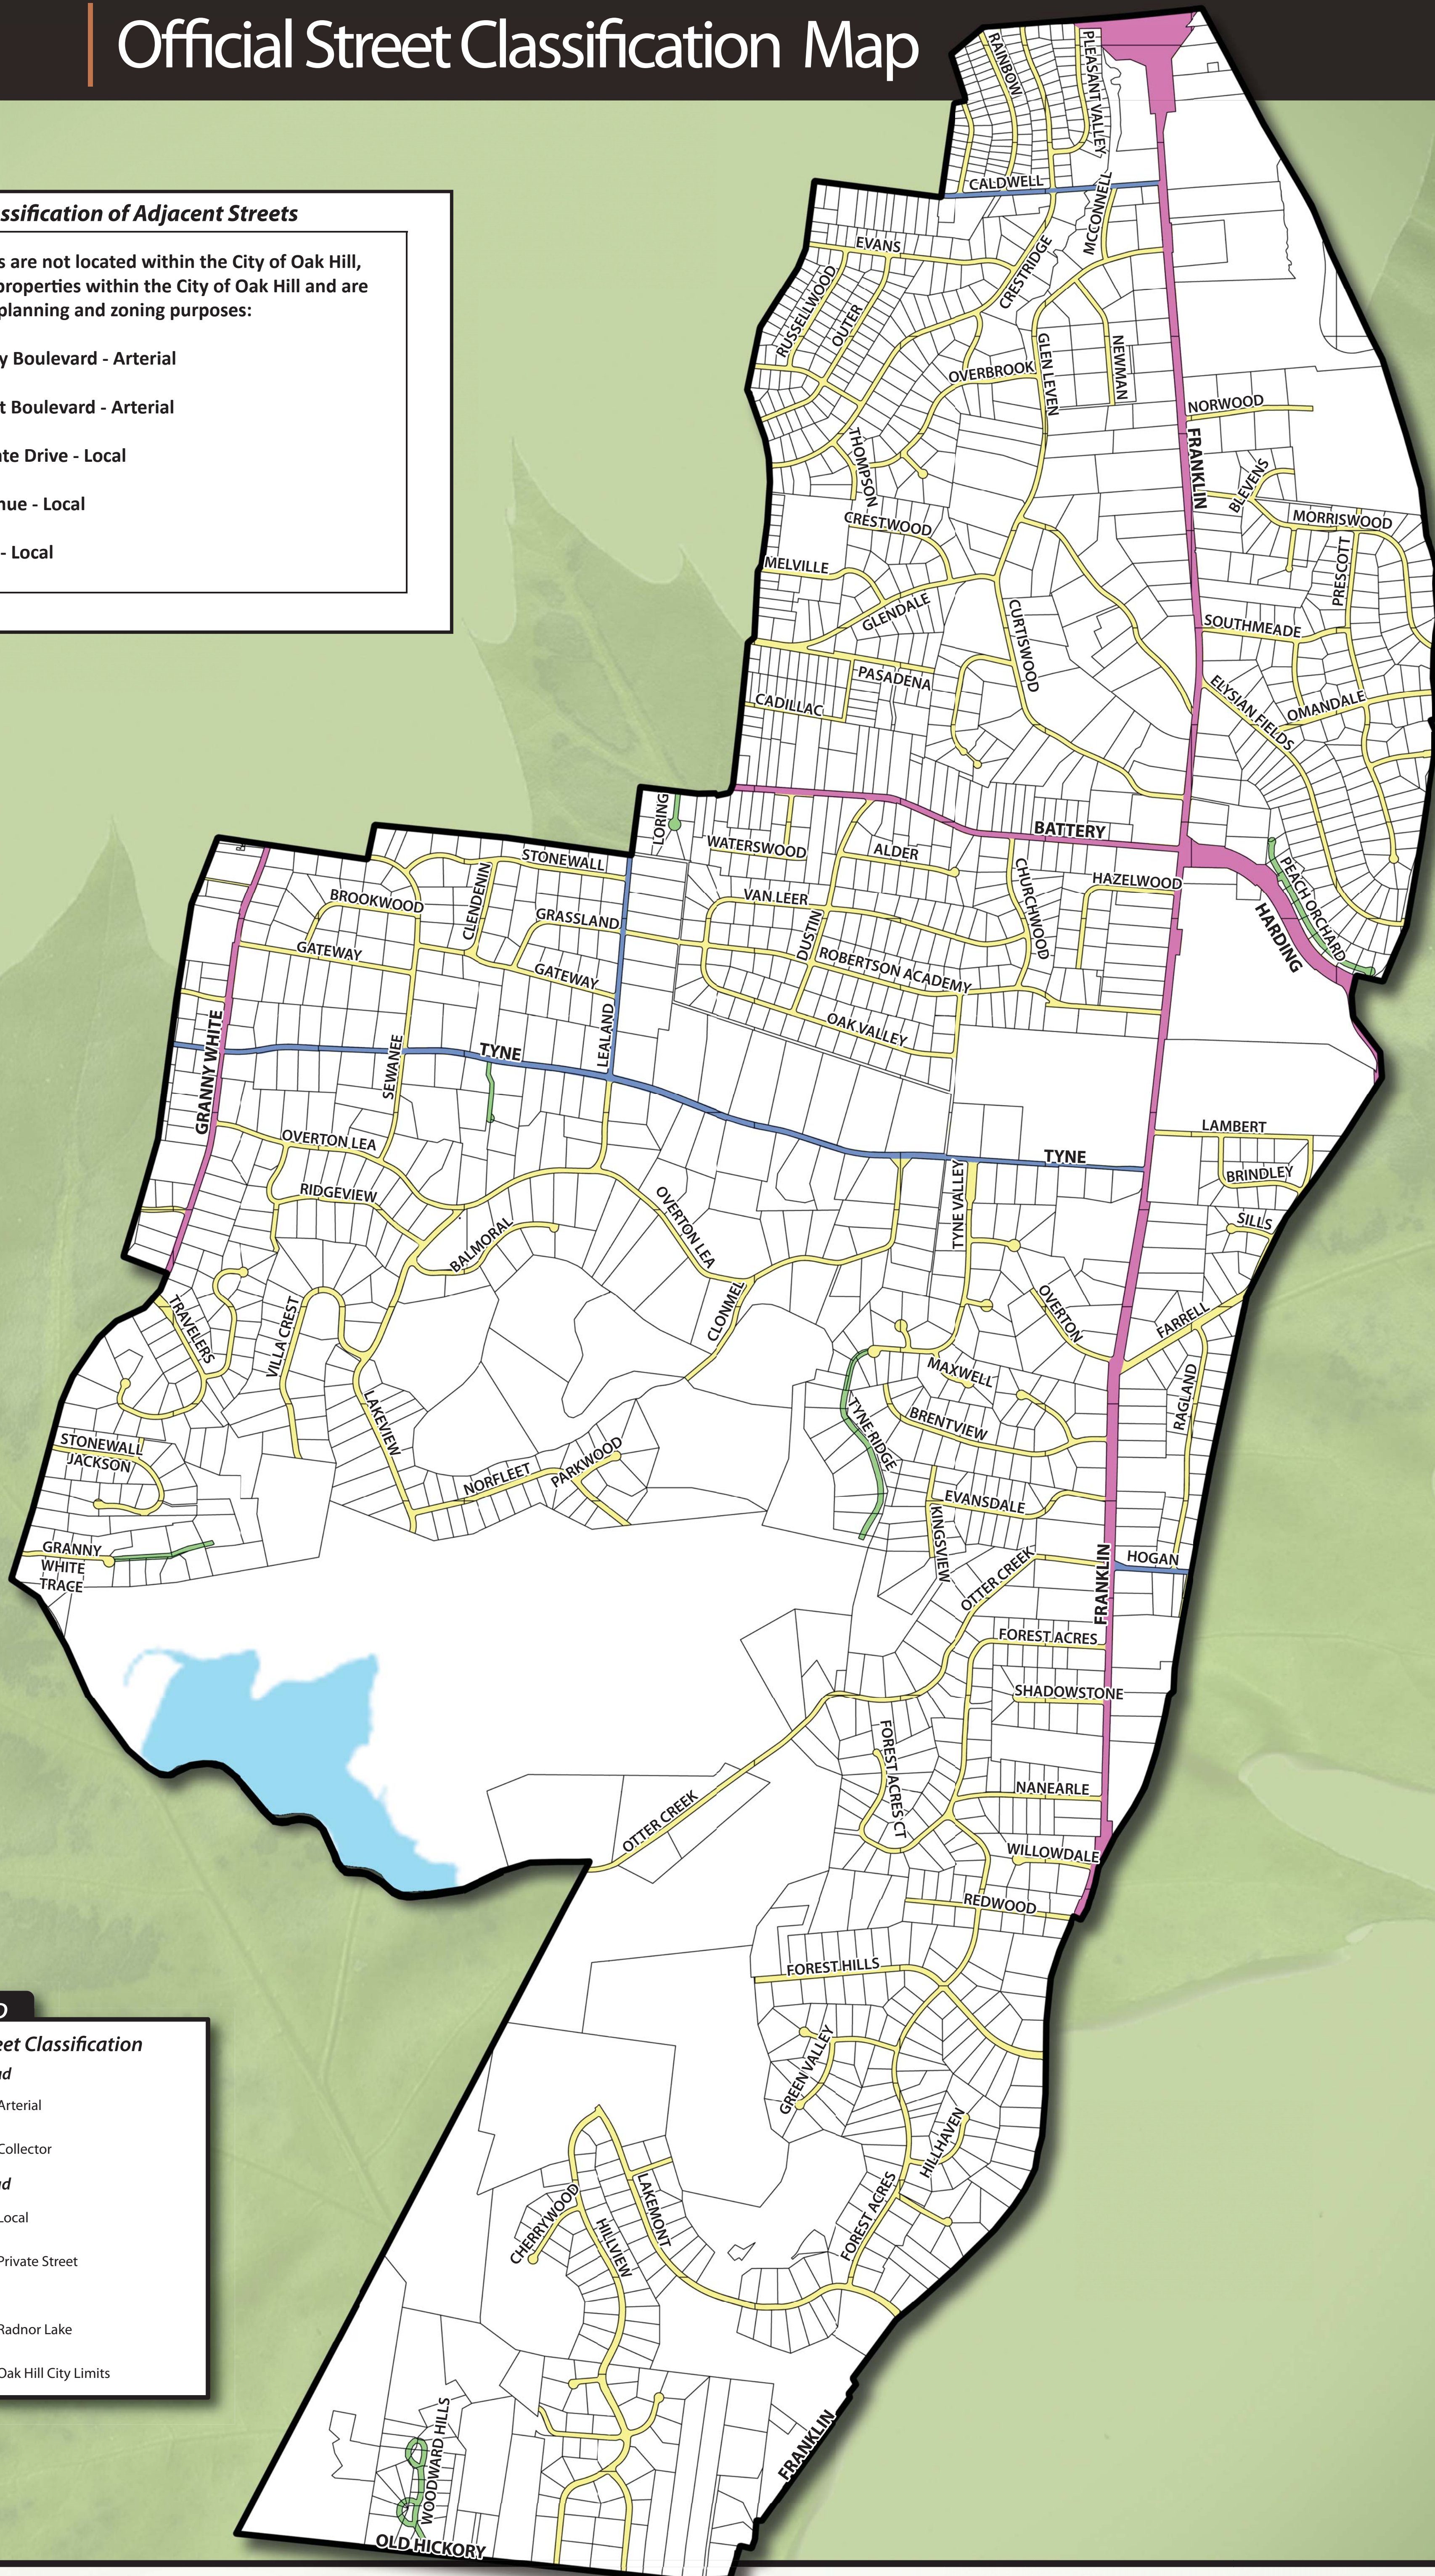

Street Classification of Adjacent Streets

The following streets are not located within the City of Oak Hill, but are adjacent to properties within the City of Oak Hill and are classified below for planning and zoning purposes:

-  Old Hickory Boulevard - Arterial
-  Woodmont Boulevard - Arterial
-  General Bate Drive - Local
-  Soper Avenue - Local
-  Coral Way - Local

LEGEND

Street Classification

Major Road

-  Arterial
-  Collector

Minor Road

-  Local
-  Private Street

 Radnor Lake

 Oak Hill City Limits

Street Classification Map

This is a true and accurate copy of the official Street Classification Map of the City of Oak Hill, Tennessee, as adopted by